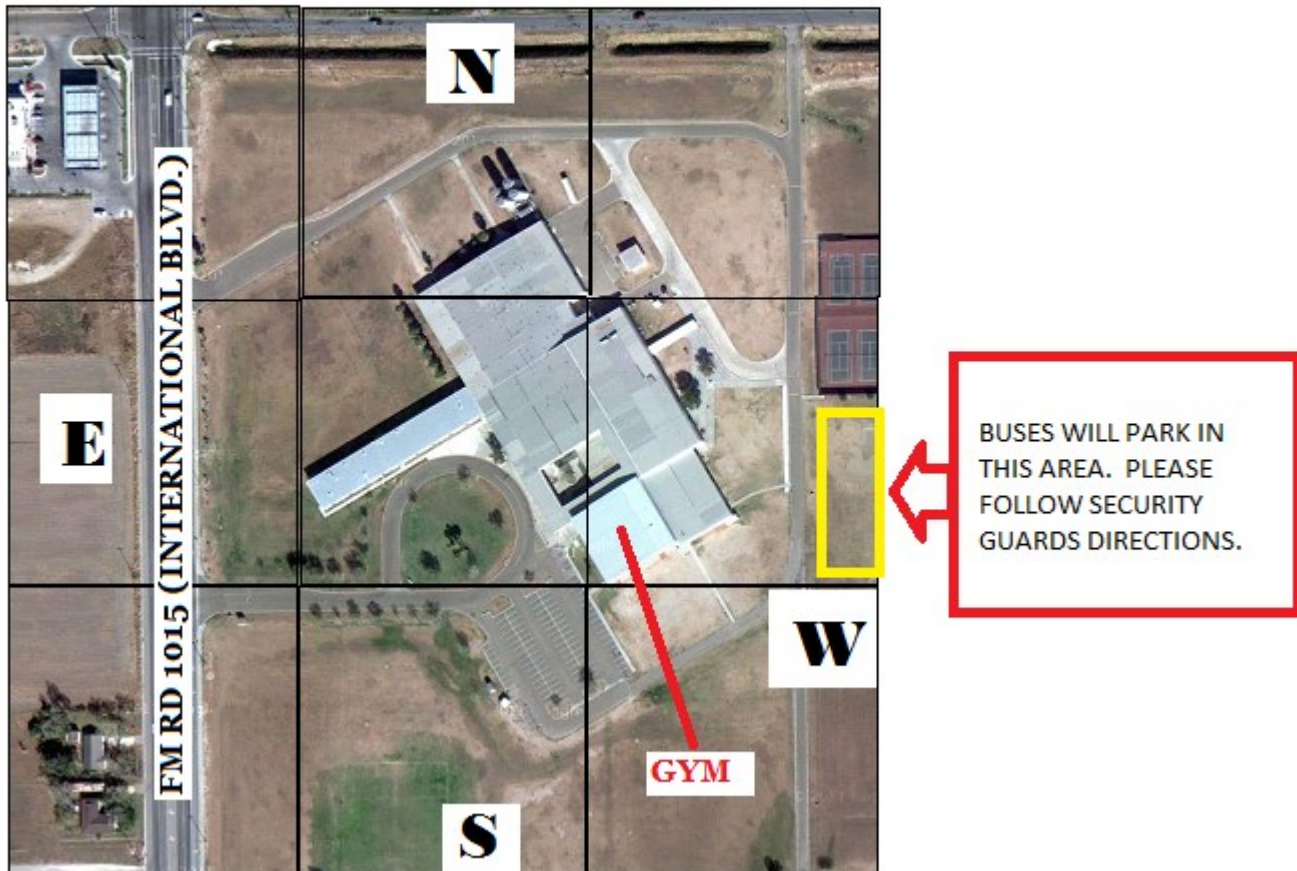

# DIRECTIONS TO THSWPA REGION 5 DIV. 1 CHAMPIONSHIPS

**MARY HOGE MIDDLE SCHOOL**  
2302 S International Blvd  
Weslaco, TX 78596

**FROM MCALLEN:** EXIT INTERNATIONAL BLVD (FM RD 1015). TURN LEFT UNDER EXPRESS WAY 83. DRIVE NORTH APROXIMATELY 1.6 MILES.

**FROM HARLINGEN:** EXIT INTERNATIONAL BLVD (FM RD 1015). TURN RIGHT AND DRIVE NORTH APPROXIMATELY 1.6 MILES.